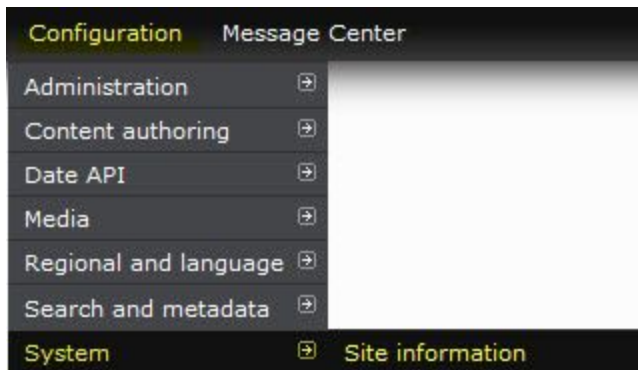

ENABLE YOUR CUSTOM FRONT PAGE

Default front page

Optionally, specify a relative URL to display as the front page.

1

Save configuration 2

TEMPORARY CUSTOM FRONT PAGE